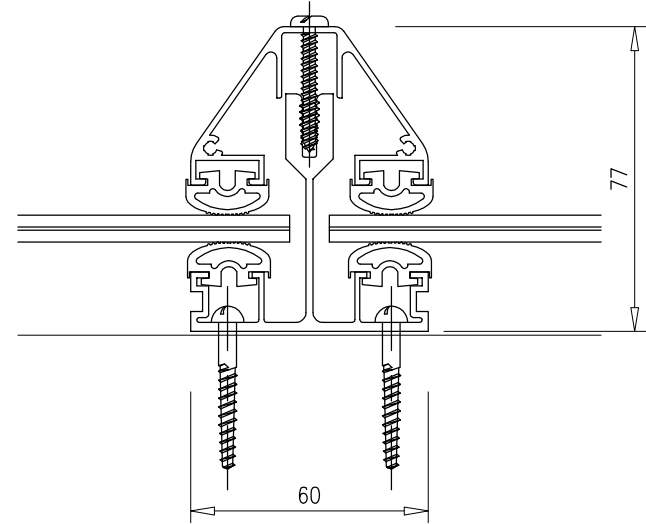

283 BASE, 280 CAP WITH STANDARD GASKETS AND 6.8mm GLASS

283 BASE, 280 CAP WITH HIP GASKETS AND 6.8mm GLASS

TWINFIX TWINWALL FIXINGS (UK) Ltd., 201 Cavendish Place, Birchwood Park, Birchwood, Warrington WA3 6WU Tel: 01925 811311 Fax: 01925 852955	DRAWING TITLE			280/283 WITH 6mm GLASS	
	CLIENT	DRAWN	DATE	SCALE	
	DAN SMITH	12.MAR.10	1:2 @ A4		
STATUS	PROJECT	DRAWING N°	REV N°		
FOR INFORMATION ONLY		DSG-3054			